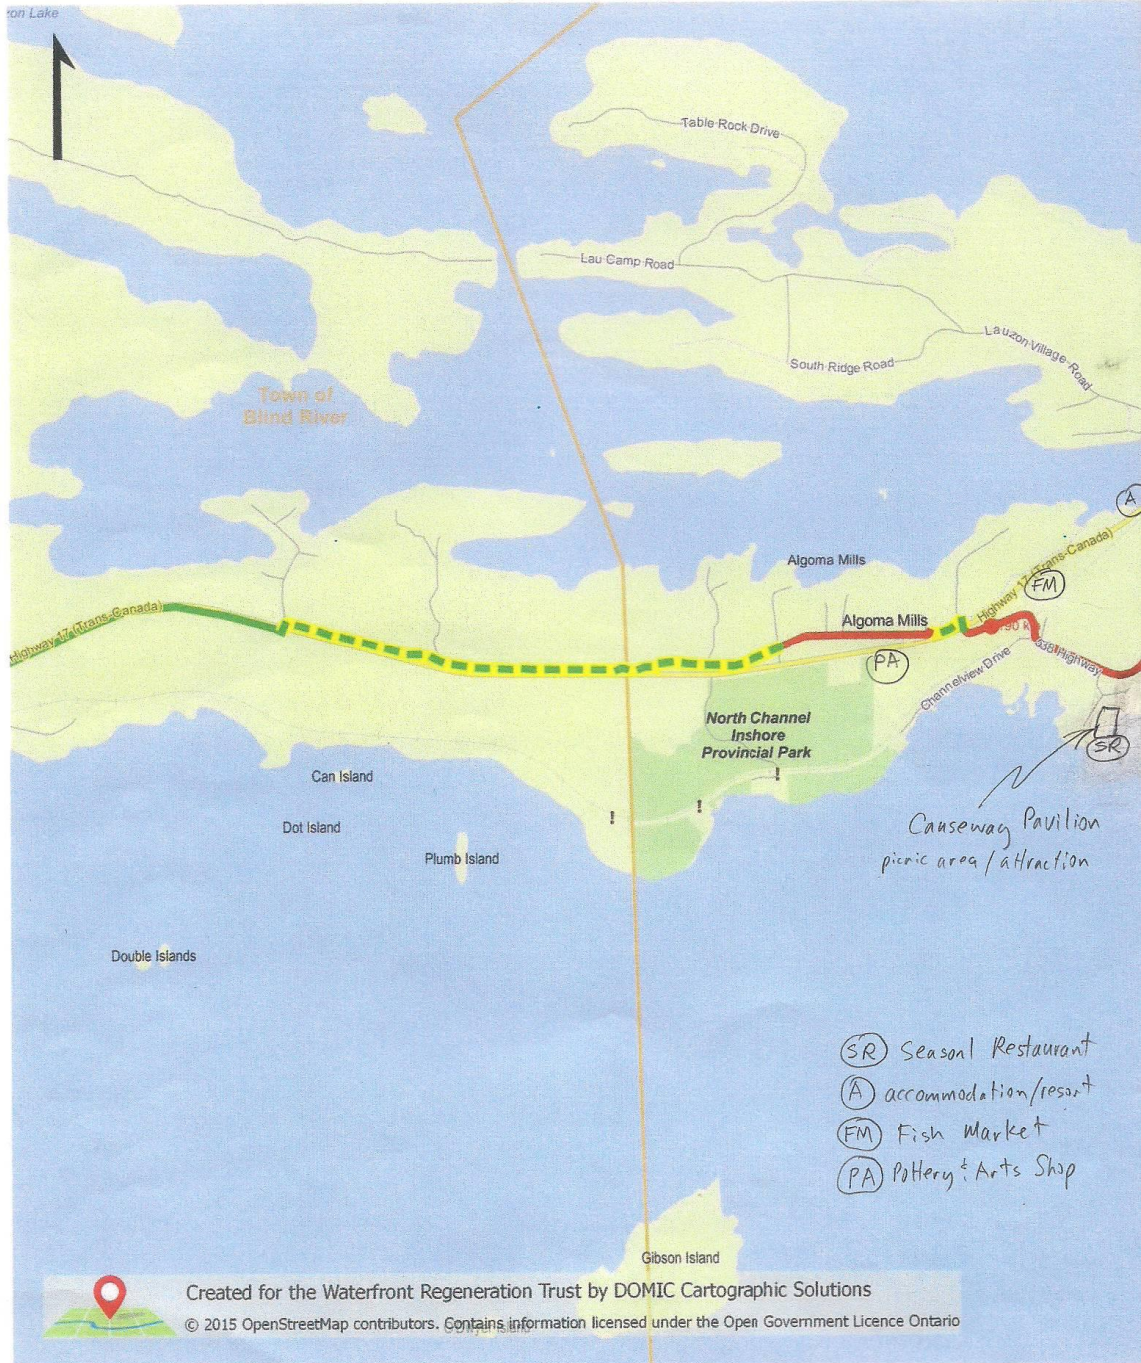

Detail Map 10: Algoma Mills

Created for the Waterfront Regeneration Trust by DOMIC Cartographic Solutions
 © 2015 OpenStreetMap contributors. Contains information licensed under the Open Government Licence Ontario